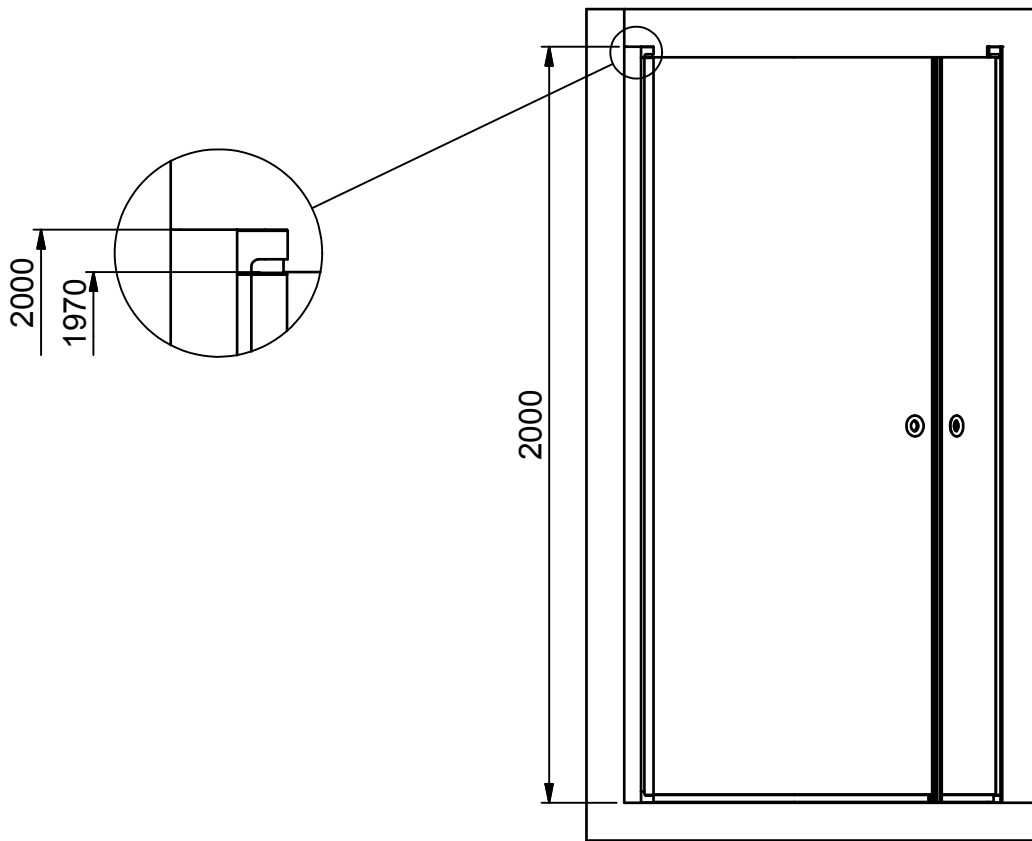

( 1 : 20 )

Description  
LINC Model Niagara 1000x1000

Designed by  
MSN  
Date  
2013-11-15

Drawing no  
20077.01  
Revision  
A