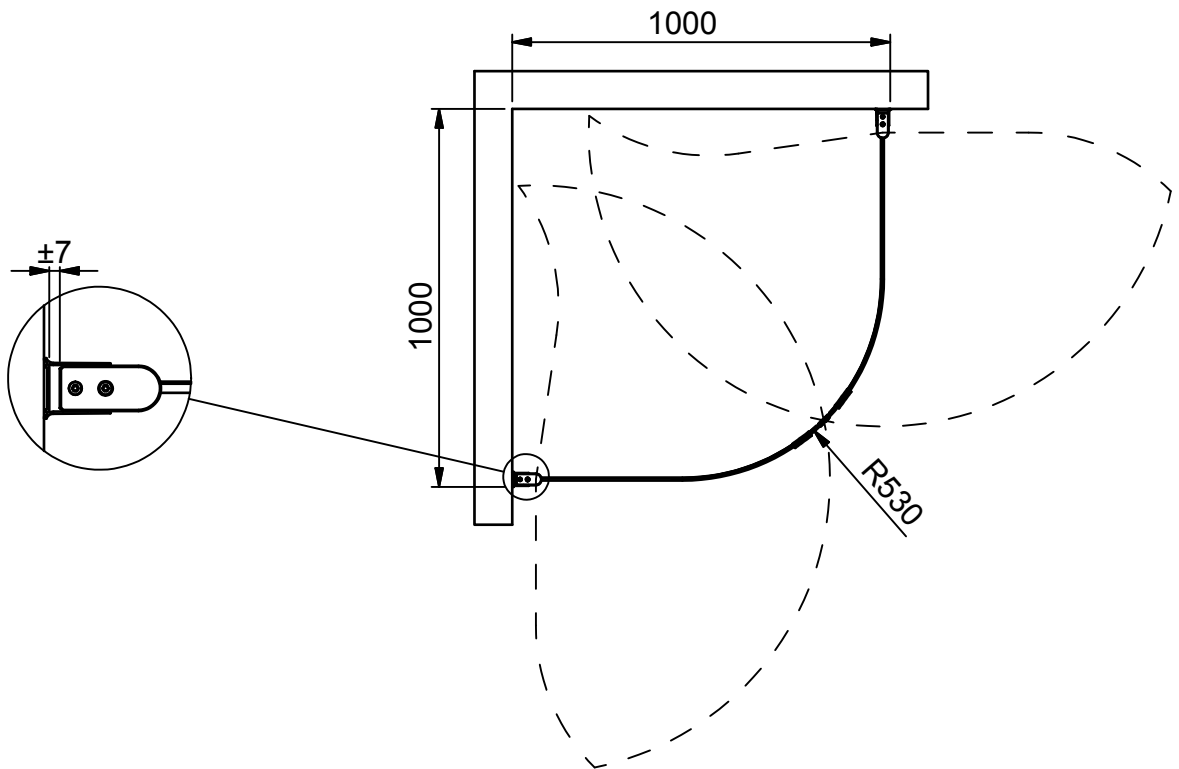

( 1 : 20 )

Description  
LINC Model Niagara 1000x1000

Designed by  
MSN  
Date  
2013-11-15

Drawing no  
20077.01  
Revision  
A