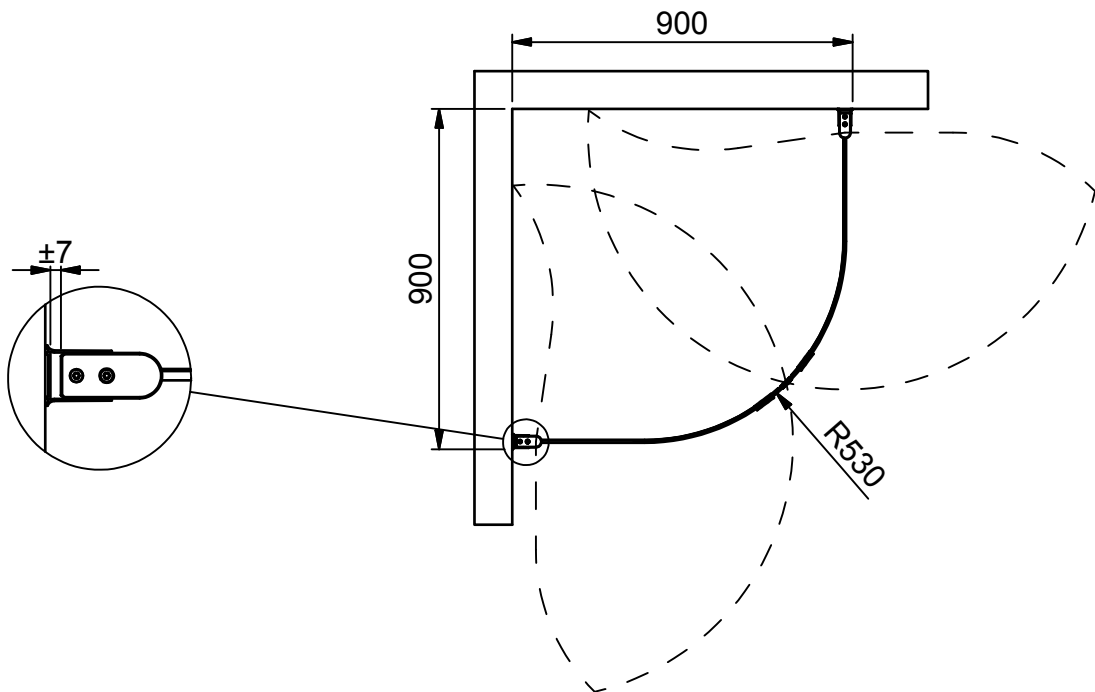

( 1 : 20 )

Description  
LINC Model Niagara 900x900

Designed by  
MSN  
Date  
2013-11-15

Drawing no  
20078.01  
Revision  
A