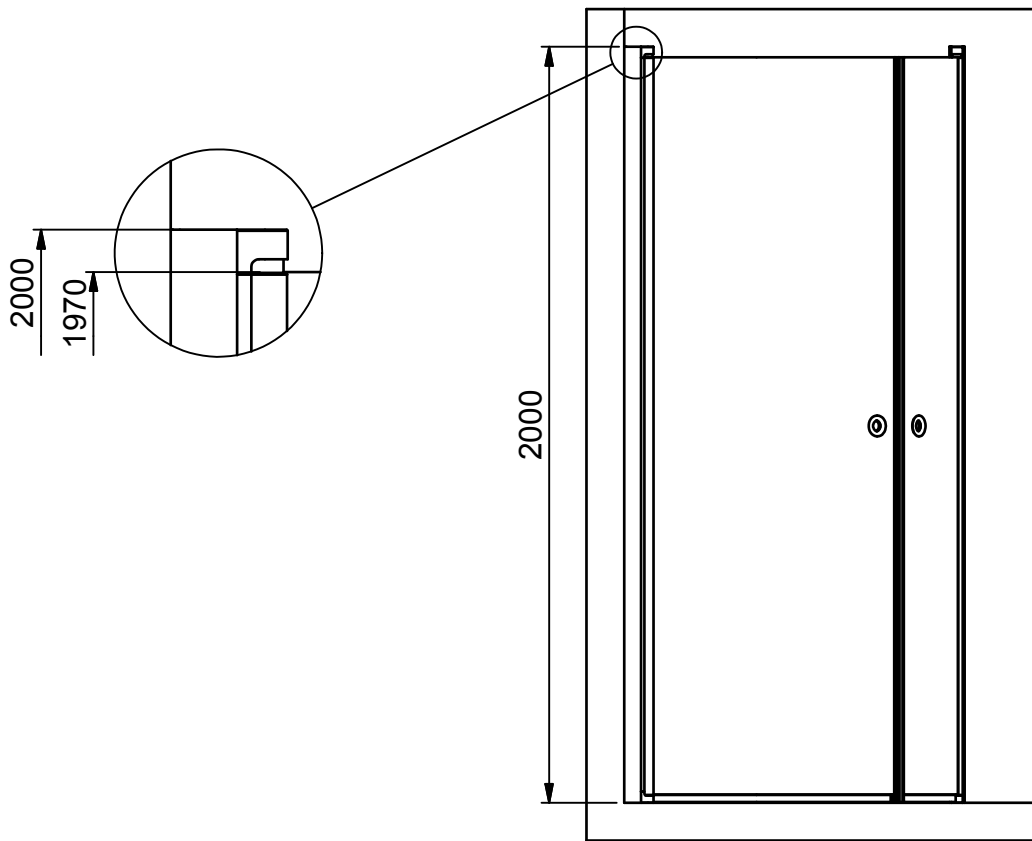

( 1 : 20 )

Description  
LINC Model Niagara 900x900

Designed by  
MSN  
Date  
2013-11-15

Drawing no  
20078.01  
Revision  
A